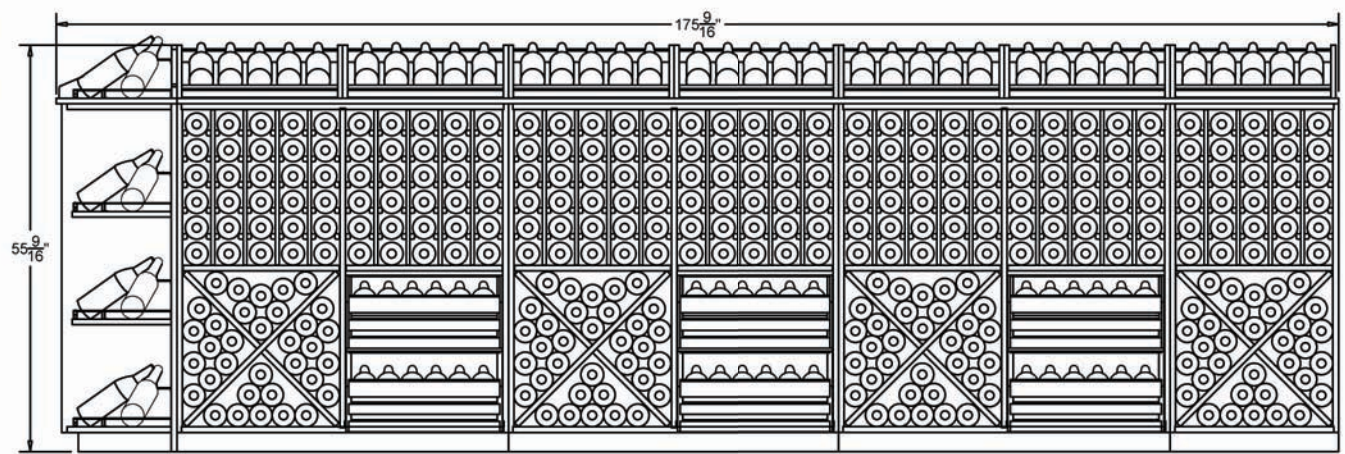

85 INDUSTRIAL PARK DRIVE  
DOVER, NH 03820  
P 603-285-0400 F 603-285-0420

ELEVATION -A-

ELEVATION -B-

85 INDUSTRIAL PARK DRIVE  
DOVER, NH 03820  
P 603-285-0400 F 603-285-0420

ELEVATION -C-

ELEVATION -D-  
(-E- IS MIRROR)

ELEVATION -F-

ELEVATION -G-

85 INDUSTRIAL PARK DRIVE  
DOVER, NH 03820  
P 603-285-0400 F 603-285-0420

REFERENCE FILE:	C120051	BOTTLE CAPACITY:	3649	REFLECTIVE STYLE:	KIT/CUSTOM
-----------------	---------	------------------	------	-------------------	------------