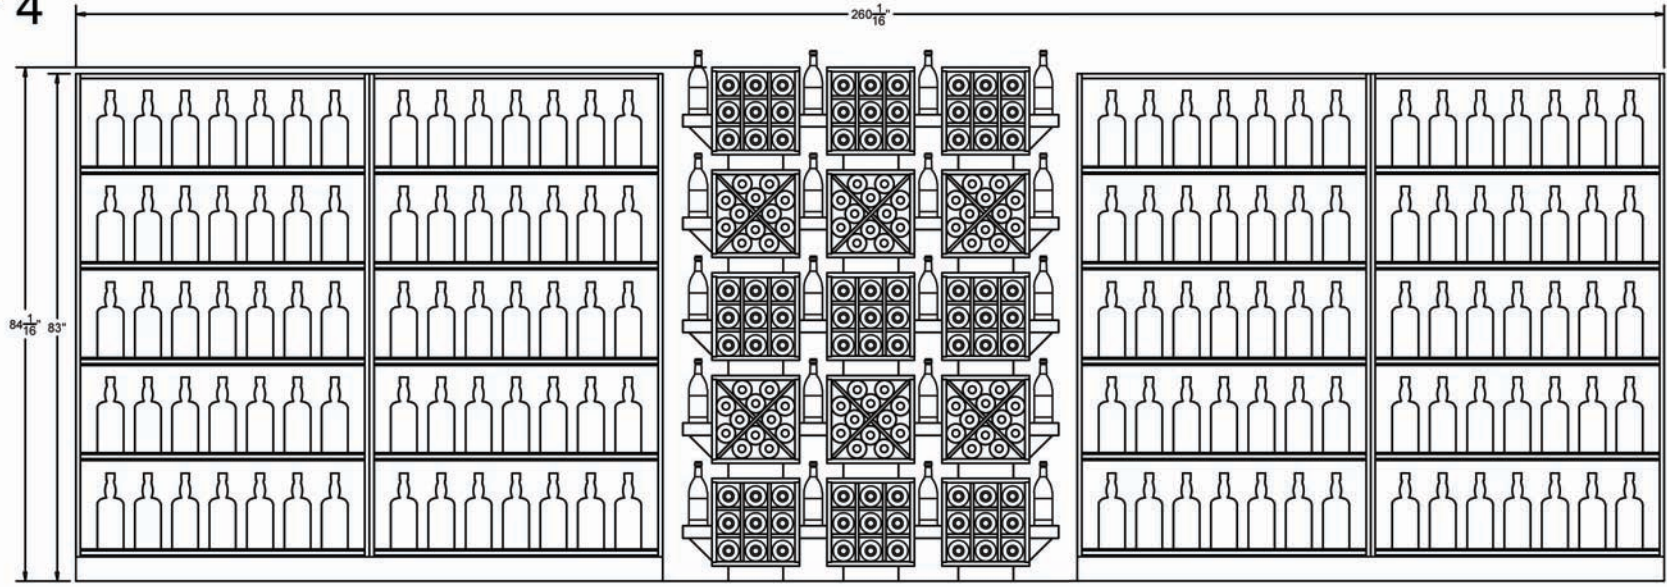

85 INDUSTRIAL PARK DRIVE  
DOVER, NH 03820  
P 603-285-0400 F 603-285-0420

ELEVATION -A-

ELEVATION -B-

85 INDUSTRIAL PARK DRIVE  
DOVER, NH 03820  
P 603-285-0400 F 603-285-0420

ELEVATION -C-

ELEVATION -D-  
(-E- IS MIRROR)

ELEVATION -F-

ELEVATION -G-

85 INDUSTRIAL PARK DRIVE  
DOVER, NH 03820  
P 603-285-0400 F 603-285-0420

REFERENCE FILE:	C120051	BOTTLE CAPACITY:	3649	REFLECTIVE STYLE:	KIT/CUSTOM
-----------------	---------	------------------	------	-------------------	------------