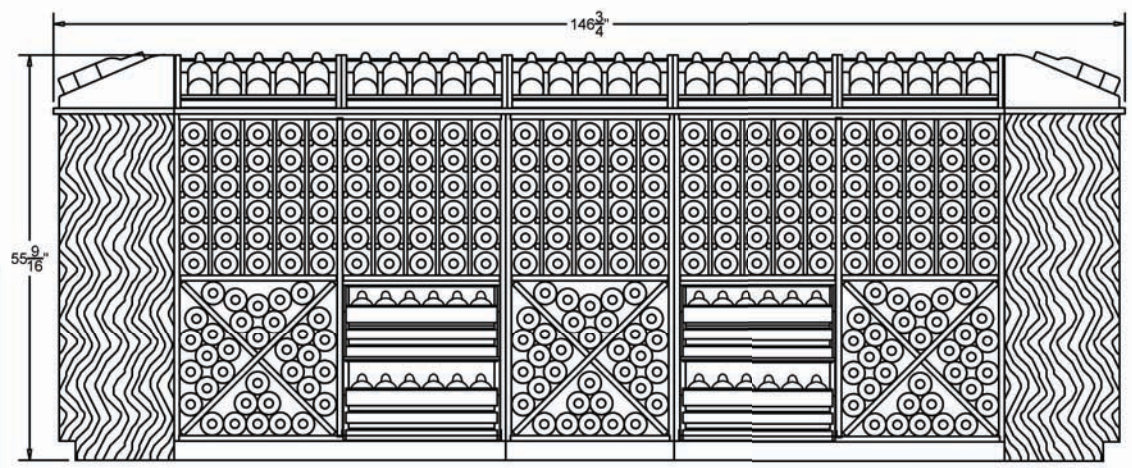

85 INDUSTRIAL PARK DRIVE  
DOVER, NH 03820  
P 603-285-0400 F 603-285-0420

ELEVATION -A-

ELEVATION -B-

85 INDUSTRIAL PARK DRIVE  
DOVER, NH 03820  
P 603-285-0400 F 603-285-0420

ELEVATION -C-

ELEVATION -D-  
(-E- IS MIRROR)

ELEVATION -F-

ELEVATION -G-

85 INDUSTRIAL PARK DRIVE  
DOVER, NH 03820  
P 603-285-0400 F 603-285-0420

REFERENCE FILE:	C120051	BOTTLE CAPACITY:	3649	REFLECTIVE STYLE:	KIT/CUSTOM
-----------------	---------	------------------	------	-------------------	------------