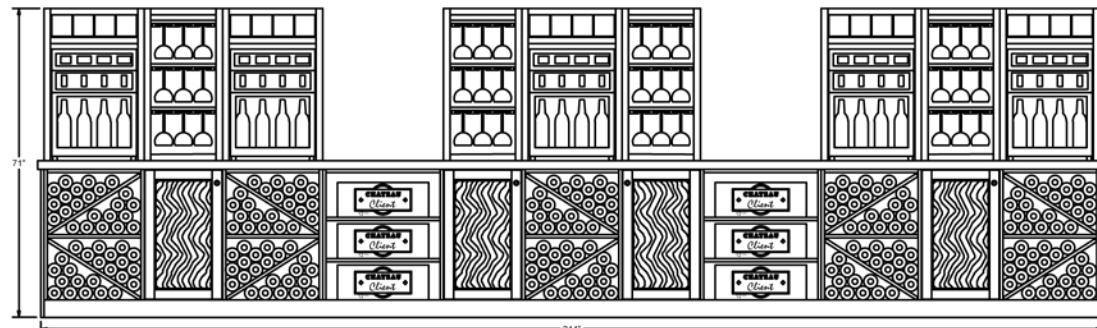

CUSTOM CABINETRY

WAVE CUBES

ELEVATION -A-

ELEVATION -C-

CUSTOM CABINETRY

ELEVATION -B-

85 INDUSTRIAL PARK DRIVE
DOVER, NH 03820
P 603-285-0400 F 603-285-0420