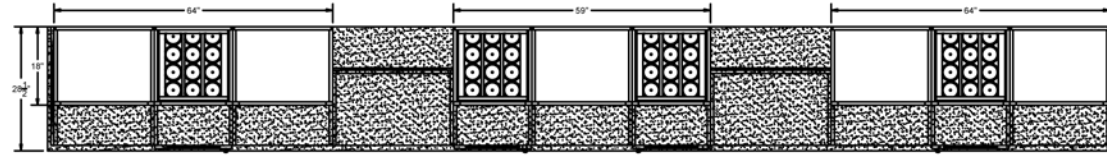

CUSTOM CABINETRY

WAVE CUBES

ELEVATION -A-

ELEVATION -C-

CUSTOM CABINETRY

ELEVATION -B-

85 INDUSTRIAL PARK DRIVE
DOVER, NH 03820
P 603-285-0400 F 603-285-0420