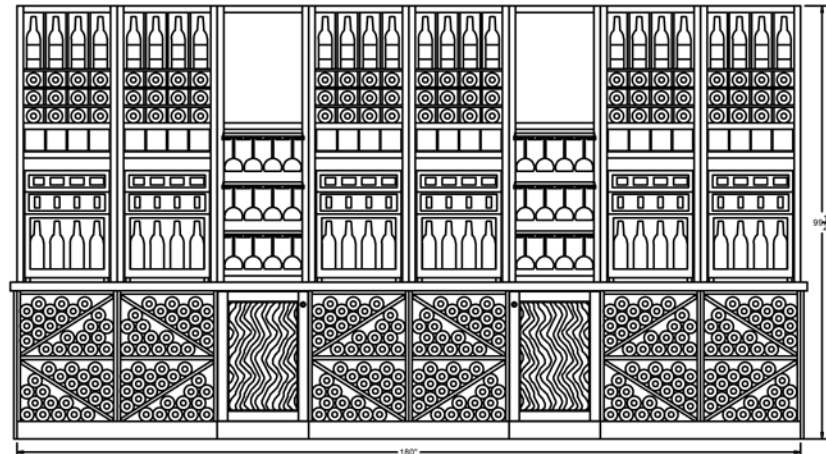

CUSTOM CABINETRY

WAVE CUBES

ELEVATION -A-

ELEVATION -C-

CUSTOM CABINETRY

ELEVATION -B-

85 INDUSTRIAL PARK DRIVE
DOVER, NH 03820
P 603-285-0400 F 603-285-0420