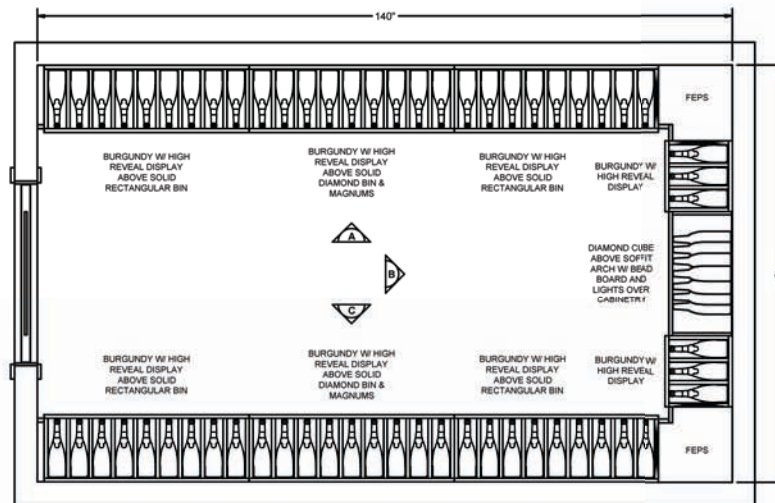

ELEVATION -A-  
(-C IS MIRROR)

ELEVATION -B-

85 INDUSTRIAL PARK DRIVE  
DOVER, NH 03820  
P 603-285-0400 F 603-285-0420