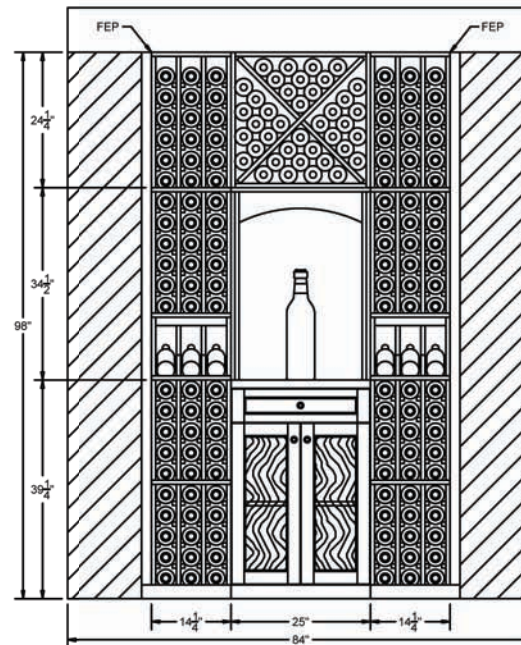

ELEVATION -A-  
(-C IS MIRROR)

ELEVATION -B-

85 INDUSTRIAL PARK DRIVE  
DOVER, NH 03820  
P 603-285-0400 F 603-285-0420