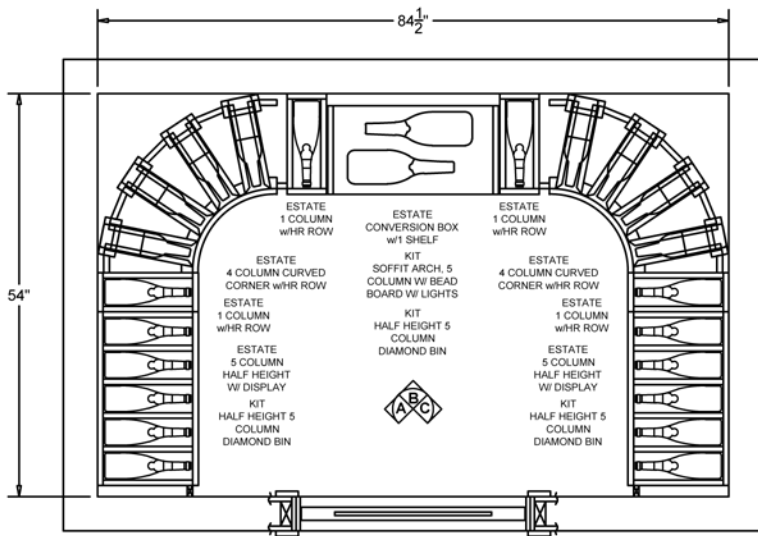

ELEVATION -A-  
(-C- IS MIRROR)

ELEVATION -B-

85 INDUSTRIAL PARK DRIVE  
DOVER, NH 03820  
P 603-285-0400 F 603-285-0420