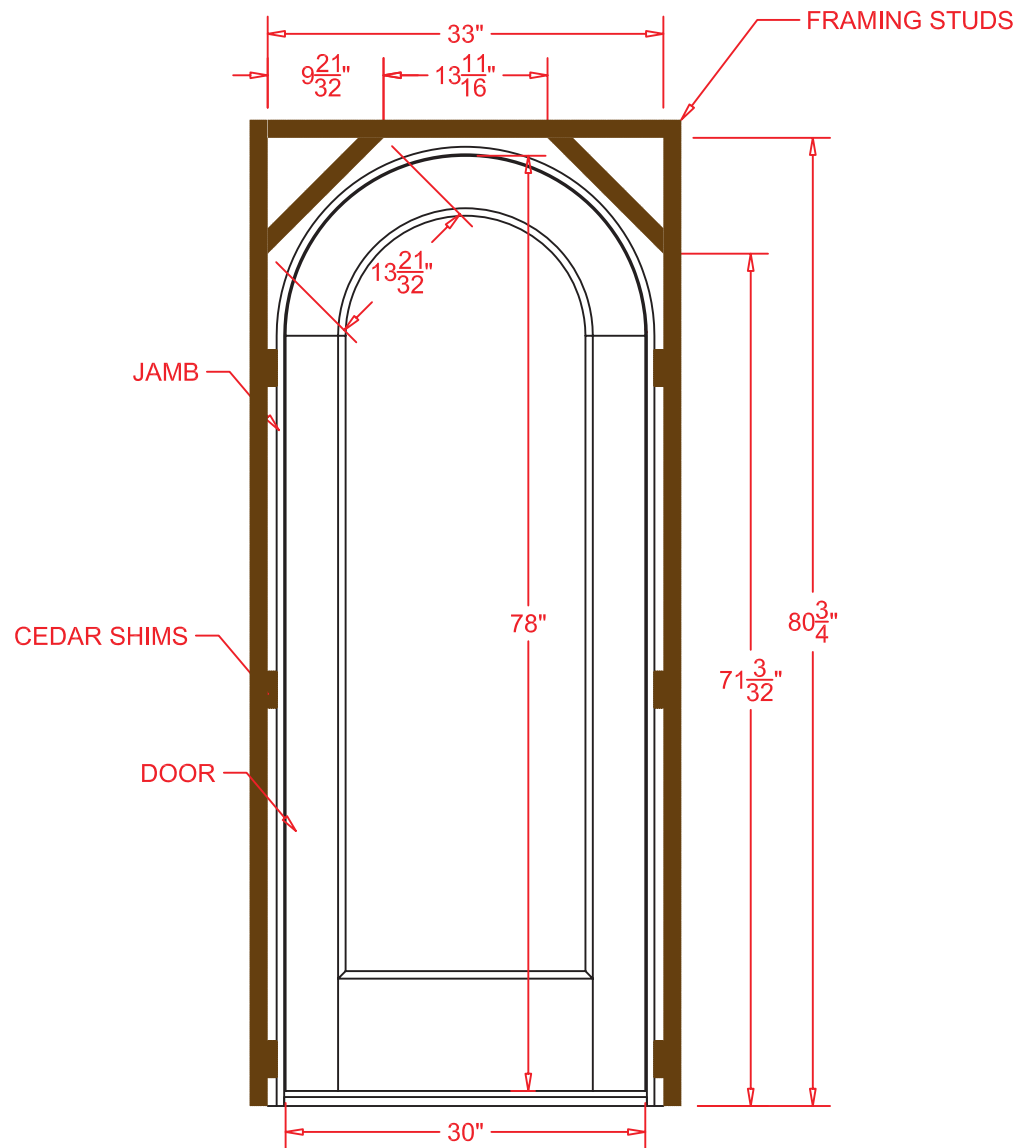

# Wine Doors - Rough Opening

Mahogany

SQUARE

**ROUGH OPENING FORMULA:**  
DOOR WIDTH PLUS 3"  
DOOR HEIGHT PLUS 2 3/4"

# Wine Doors - Rough Opening

Mahogany

ARCH

**ROUGH OPENING FORMULA:**  
DOOR WIDTH PLUS 3"  
DOOR HEIGHT PLUS 2 $\frac{3}{4}$ "

# Wine Doors - Rough Opening

Mahogany

RADIUS ARCH

ROUGH OPENING FORMULA:  
DOOR WIDTH PLUS 3"  
DOOR HEIGHT PLUS 2 $\frac{3}{4}$ "

# Wine Doors - Rough Opening

Mahogany

w/ 30" SIDELIGHTS

**ROUGH OPENING FORMULA:**  
**DOOR & SIDELIGHT WIDTHS PLUS 5 1/2"**  
**DOOR HEIGHT PLUS 2 3/4"**