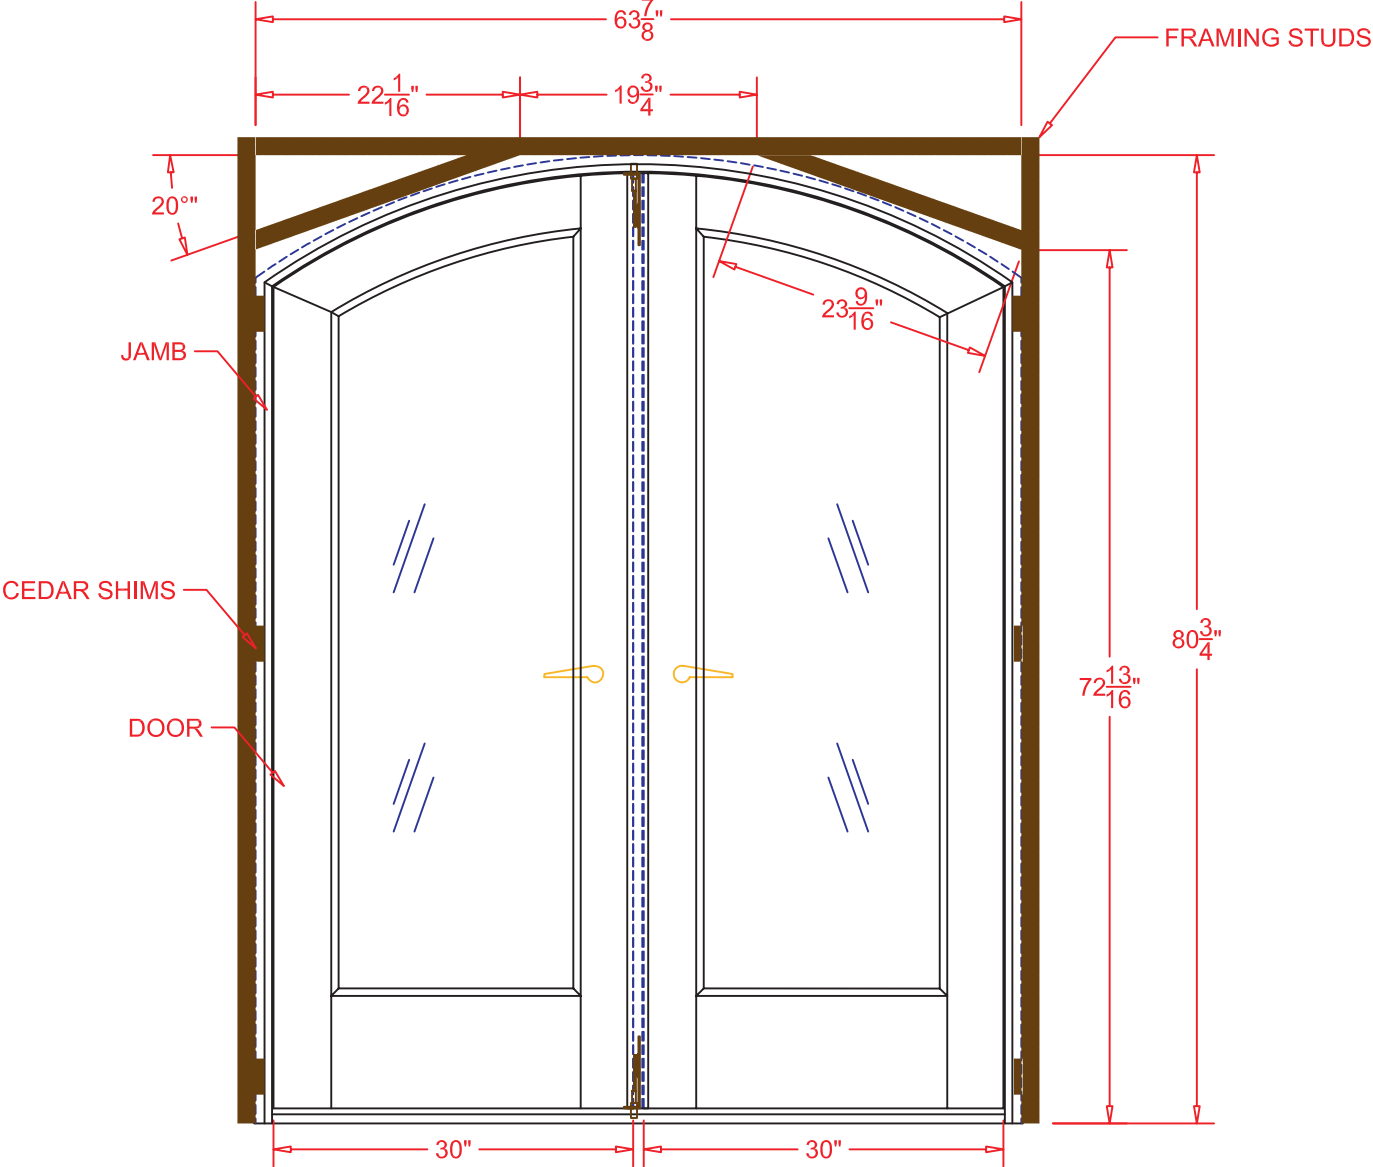

Wine Doors - Rough Opening

Mahogany

ARCH FRENCH

ROUGH OPENING FORMULA:
DOOR WIDTHS PLUS $3\frac{7}{8}"$
DOOR HEIGHT PLUS $2\frac{3}{4}"$