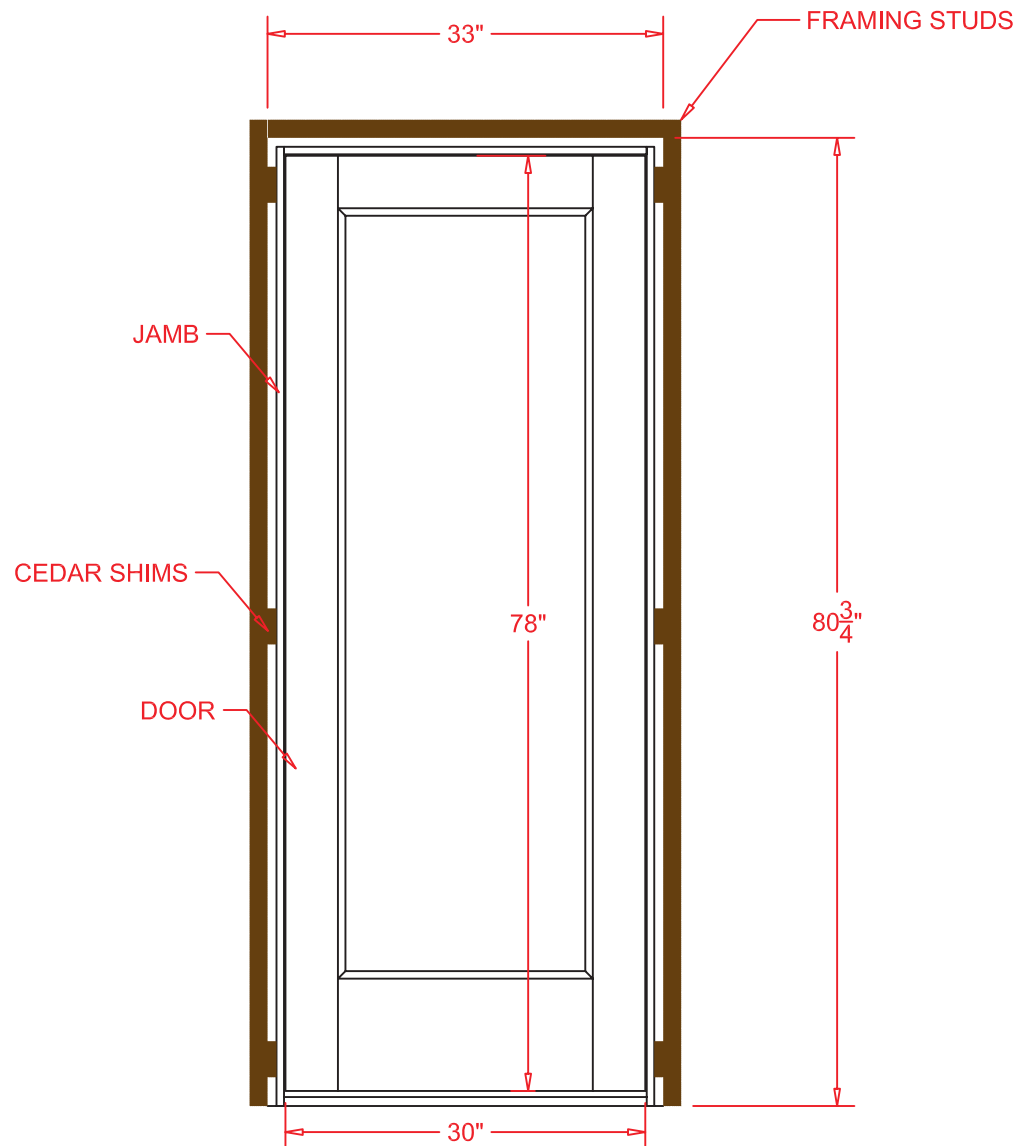

# Wine Doors - Rough Opening

Mahogany

SQUARE

**ROUGH OPENING FORMULA:**  
DOOR WIDTH PLUS 3"  
DOOR HEIGHT PLUS 2 3/4"

# Wine Doors - Rough Opening

Mahogany

ARCH

**ROUGH OPENING FORMULA:**  
DOOR WIDTH PLUS 3"  
DOOR HEIGHT PLUS 2 $\frac{3}{4}$ "

# Wine Doors - Rough Opening

Mahogany

w/ 15" SIDELIGHTS

**ROUGH OPENING FORMULA:**  
**DOOR & SIDELIGHT WIDTHS PLUS 5 1/2"**  
**DOOR HEIGHT PLUS 2 3/4"**

# Wine Doors - Rough Opening

Mahogany

w/ 30" SIDELIGHTS

**ROUGH OPENING FORMULA:**  
**DOOR & SIDELIGHT WIDTHS PLUS 5 1/2"**  
**DOOR HEIGHT PLUS 2 3/4"**