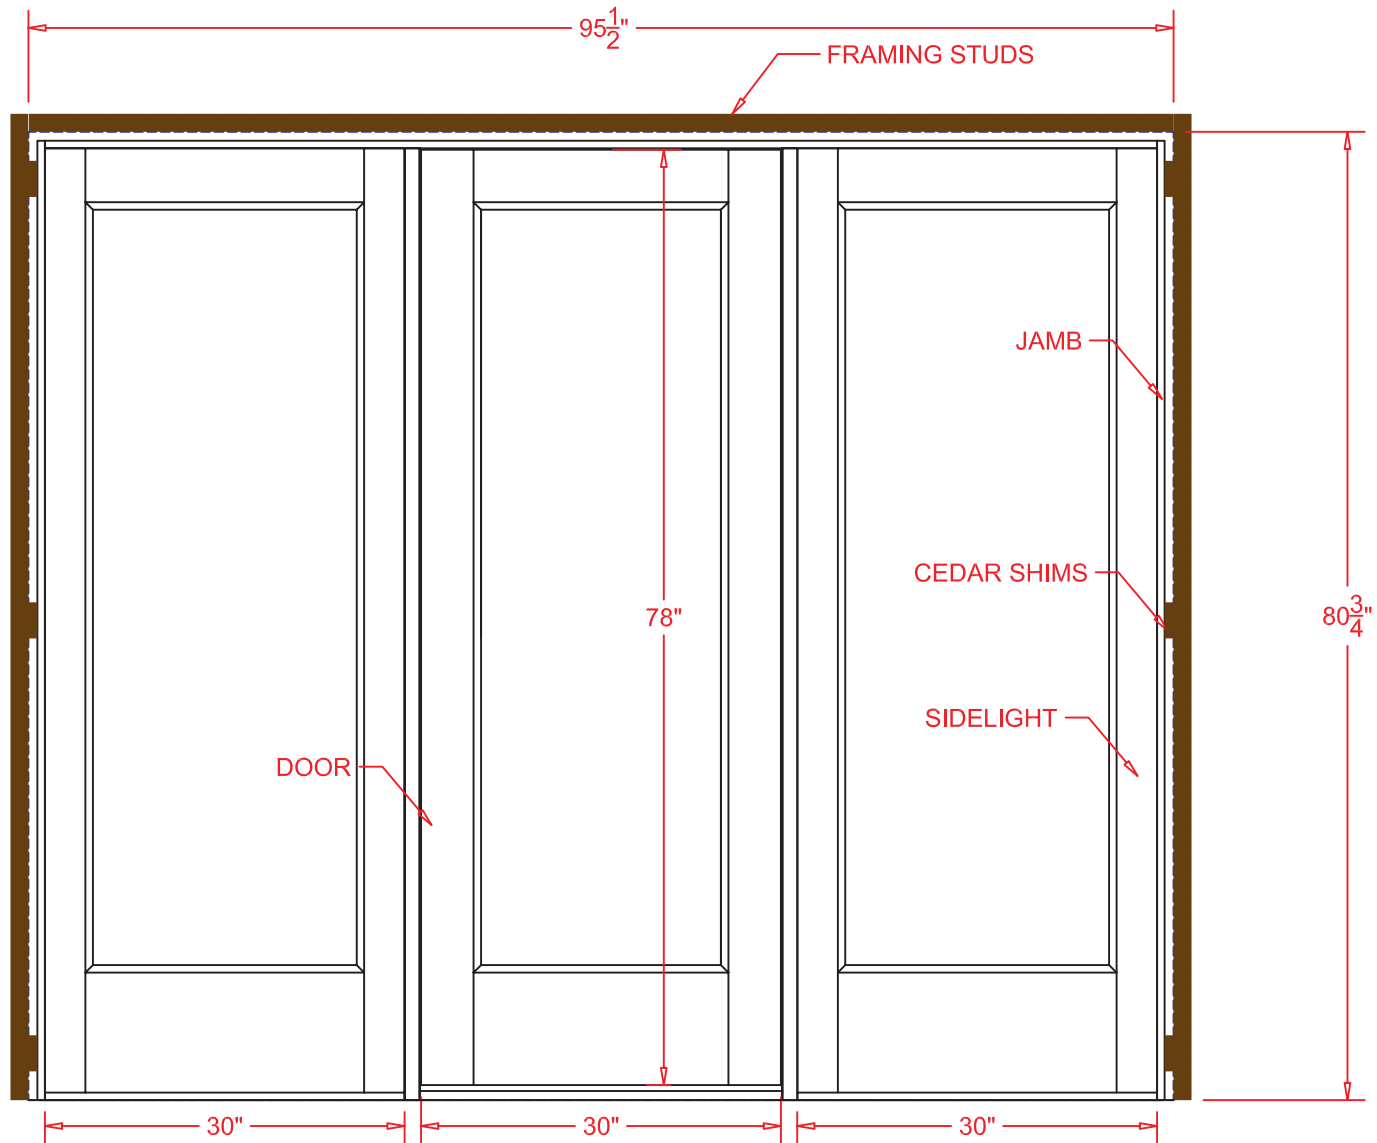

# Wine Doors - Rough Opening

Mahogany

SQUARE

**ROUGH OPENING FORMULA:**  
DOOR WIDTH PLUS 3"  
DOOR HEIGHT PLUS 2 3/4"

# Wine Doors - Rough Opening

Mahogany

ARCH FRENCH

ROUGH OPENING FORMULA:  
 DOOR WIDTHS PLUS  $3\frac{7}{8}"$   
 DOOR HEIGHT PLUS  $2\frac{3}{4}"$

# Wine Doors - Rough Opening

Mahogany

w/ 15" SIDELIGHTS

**ROUGH OPENING FORMULA:**  
**DOOR & SIDELIGHT WIDTHS PLUS 5 1/2"**  
**DOOR HEIGHT PLUS 2 3/4"**

# Wine Doors - Rough Opening

Mahogany

w/ 30" SIDELIGHTS

**ROUGH OPENING FORMULA:**  
**DOOR & SIDELIGHT WIDTHS PLUS 5 1/2"**  
**DOOR HEIGHT PLUS 2 3/4"**