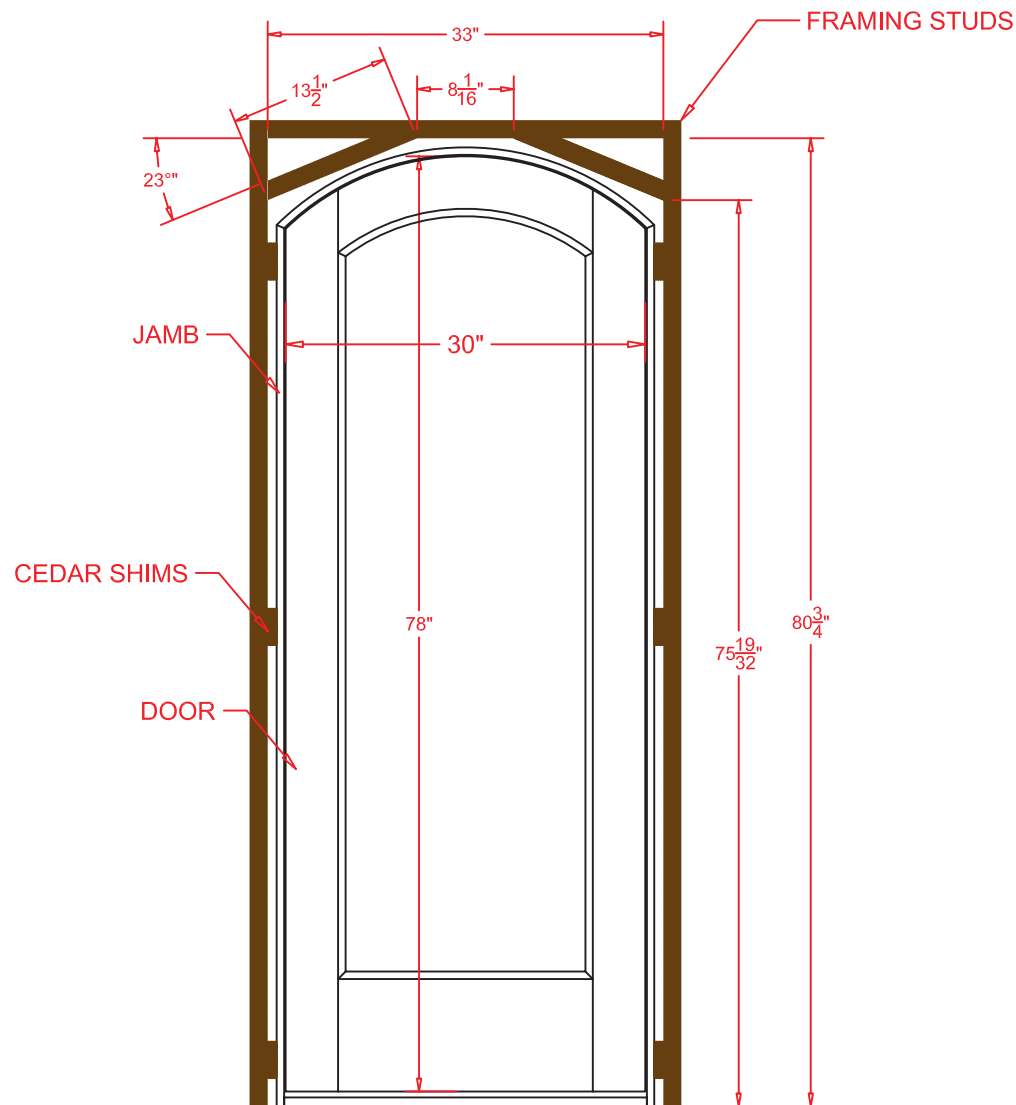

# Wine Doors - Rough Opening

Mahogany

SQUARE

**ROUGH OPENING FORMULA:**  
DOOR WIDTH PLUS 3"  
DOOR HEIGHT PLUS 2 3/4"

# Wine Doors - Rough Opening

Mahogany

ARCH

**ROUGH OPENING FORMULA:**  
DOOR WIDTH PLUS 3"  
DOOR HEIGHT PLUS 2 $\frac{3}{4}$ "

# Wine Doors - Rough Opening

Mahogany

w/ 15" SIDELIGHTS

**ROUGH OPENING FORMULA:**  
**DOOR & SIDELIGHT WIDTHS PLUS 5 1/2"**  
**DOOR HEIGHT PLUS 2 3/4"**

# Wine Doors - Rough Opening

Mahogany

w/ 30" SIDELIGHTS

**ROUGH OPENING FORMULA:**  
**DOOR & SIDELIGHT WIDTHS PLUS 5 1/2"**  
**DOOR HEIGHT PLUS 2 3/4"**