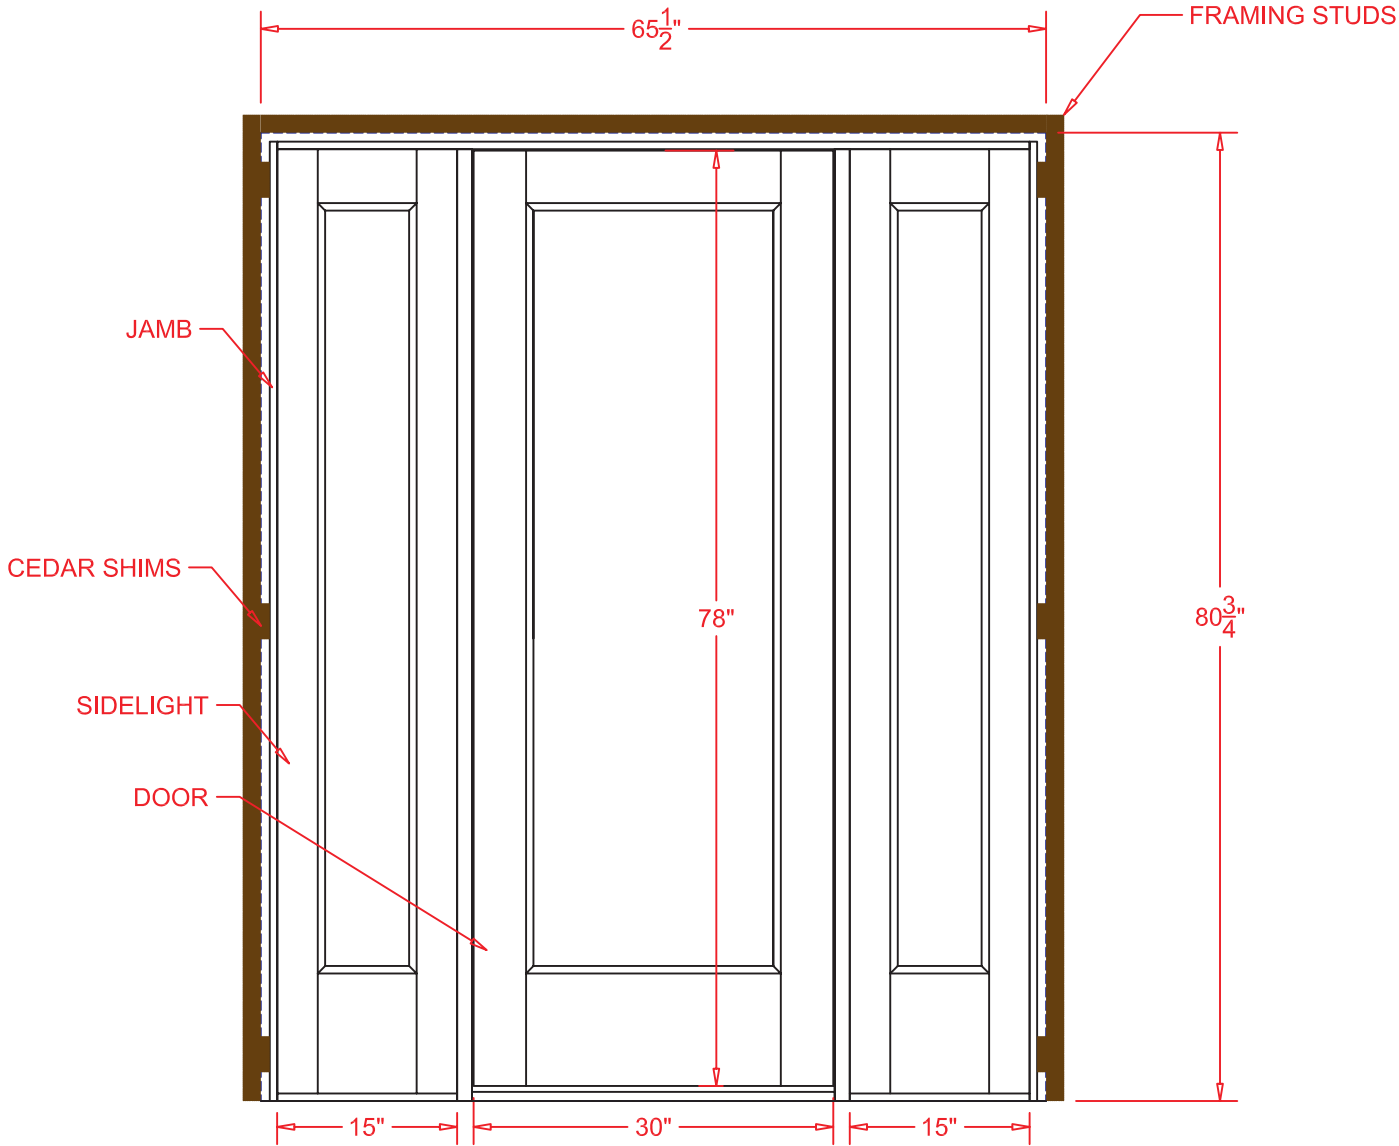

# Wine Doors - Rough Opening

Mahogany

SQUARE

**ROUGH OPENING FORMULA:**  
DOOR WIDTH PLUS 3"  
DOOR HEIGHT PLUS 2 3/4"

# Wine Doors - Rough Opening

Mahogany

ARCH FRENCH

ROUGH OPENING FORMULA:  
 DOOR WIDTHS PLUS  $3\frac{7}{8}"$   
 DOOR HEIGHT PLUS  $2\frac{3}{4}"$

# Wine Doors - Rough Opening

Mahogany

w/ 15" SIDELIGHTS

**ROUGH OPENING FORMULA:**  
**DOOR & SIDELIGHT WIDTHS PLUS 5 1/2"**  
**DOOR HEIGHT PLUS 2 3/4"**

# Wine Doors - Rough Opening

Mahogany

w/ 30" SIDELIGHTS

**ROUGH OPENING FORMULA:**  
**DOOR & SIDELIGHT WIDTHS PLUS 5 1/2"**  
**DOOR HEIGHT PLUS 2 3/4"**