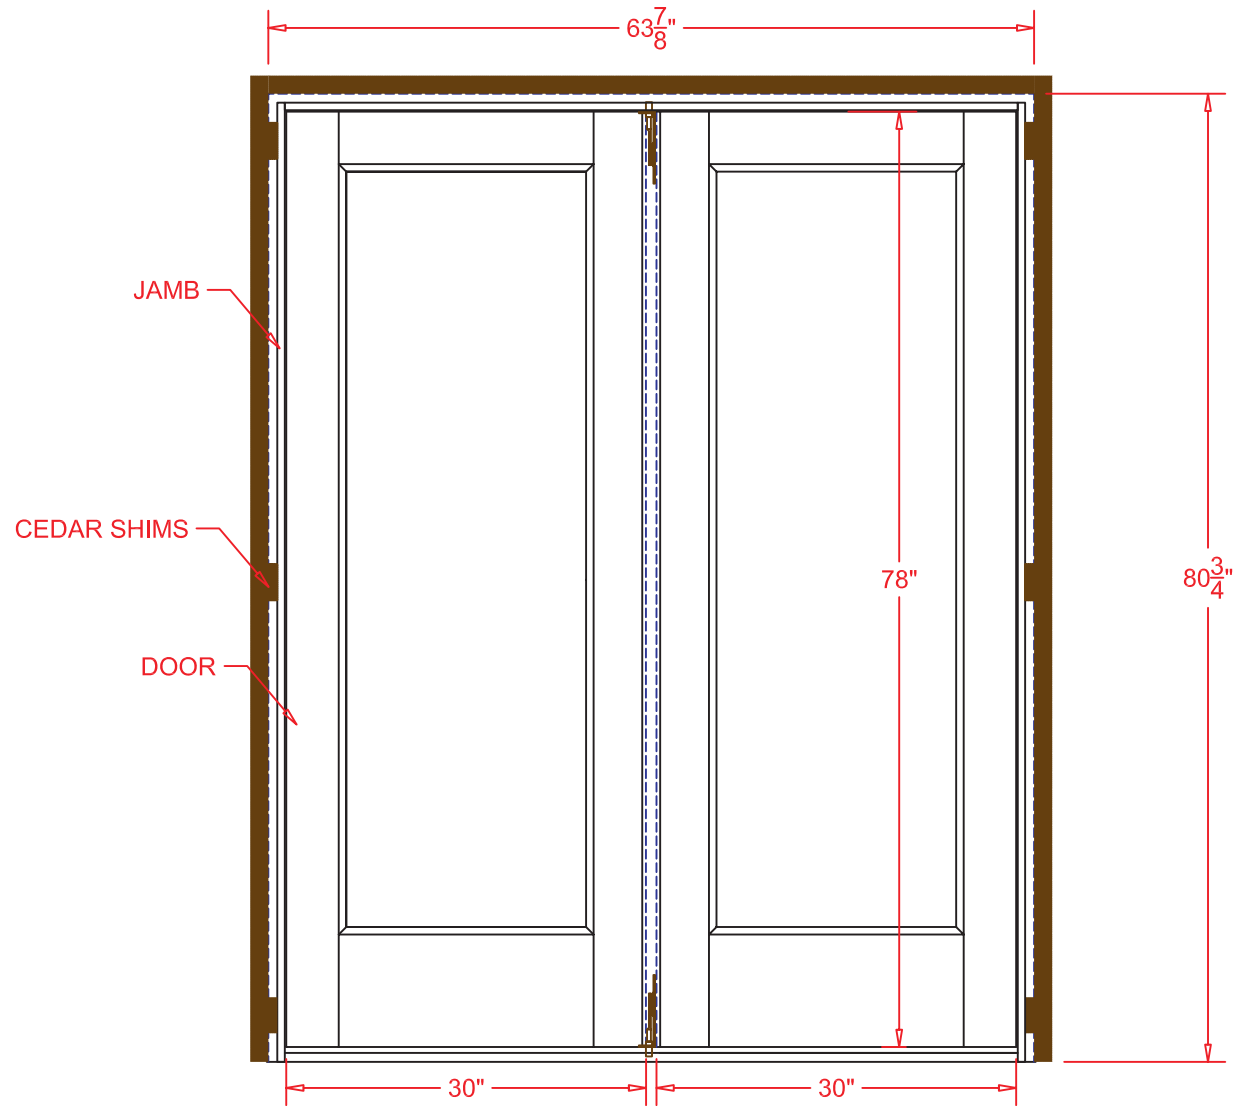

Wine Doors - Rough Opening

Mahogany

SQUARE FRENCH

ROUGH OPENING FORMULA:
DOOR WIDTHS PLUS $3\frac{7}{8}$ "
DOOR HEIGHT PLUS $2\frac{3}{4}$ "