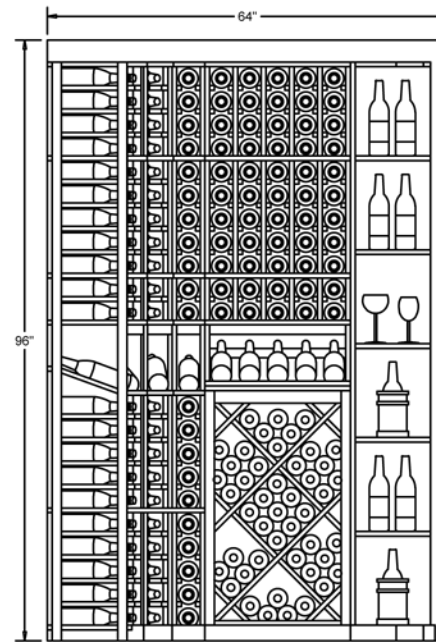

ELEVATION -A-

ELEVATION -B-

85 INDUSTRIAL PARK DRIVE  
DOVER, NH 03820  
P 603-285-0400 F 603-285-0420