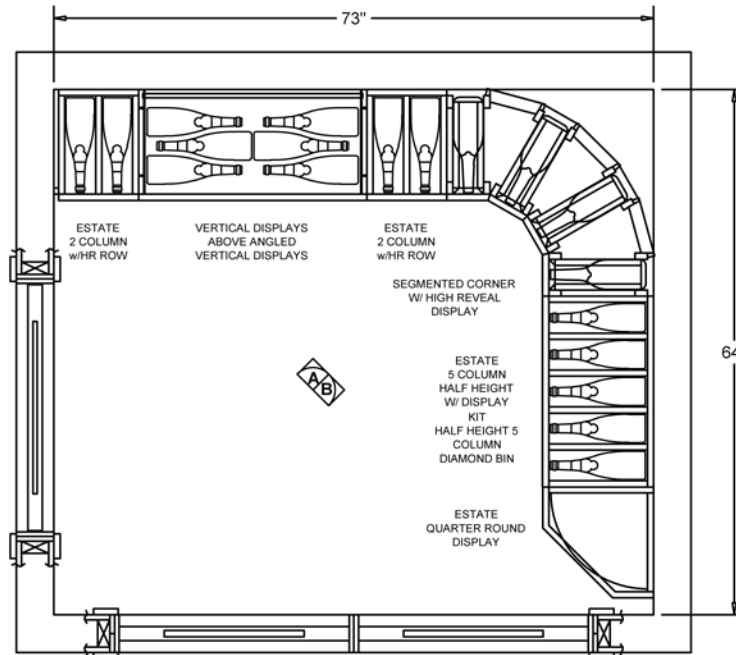

ELEVATION -A-

ELEVATION -B-

85 INDUSTRIAL PARK DRIVE  
DOVER, NH 03820  
P 603-285-0400 F 603-285-0420