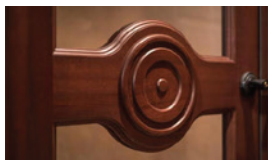

Square

Grape

Custom

Border Etching Location

- Door
- Sidelight
- Both
- None

Center Etching

Grape

Initial

Custom

Center Etching Location

- Door
- Sidelight
- Both
- None

Provincial Doors - Centerpiece Options

Rosette

Grapes

Initial: _____

Customer Signature: _____