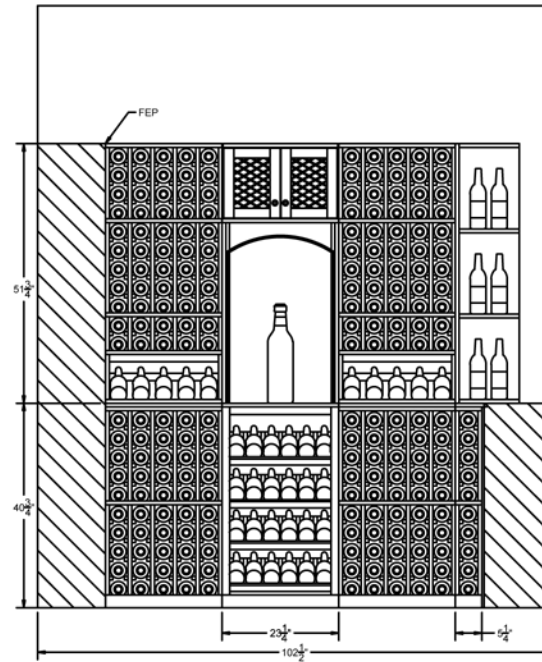

ELEVATION -A-

ELEVATION -B-

ELEVATION -C-

85 INDUSTRIAL PARK DRIVE  
DOVER, NH 03820  
P 603-285-0400 F 603-285-0420