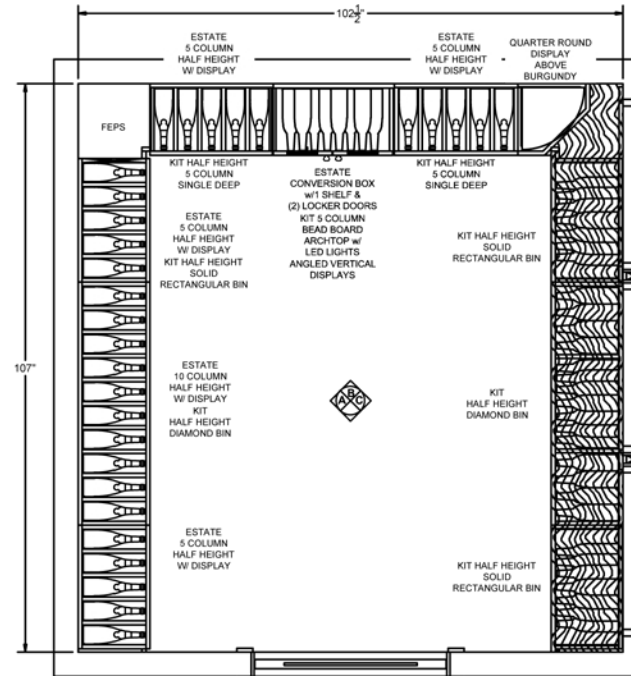

ELEVATION -A-

ELEVATION -B-

ELEVATION -C-

85 INDUSTRIAL PARK DRIVE  
DOVER, NH 03820  
P 603-285-0400 F 603-285-0420