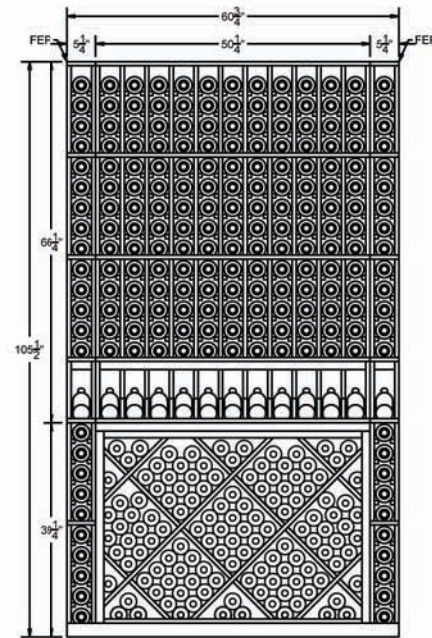

ELEVATION -A-

ELEVATION -B-

ELEVATION -C-

ELEVATION -D-

ELEVATION -E-

85 INDUSTRIAL PARK DRIVE
DOVER, NH 03820
P 603-285-0400 F 603-285-0420