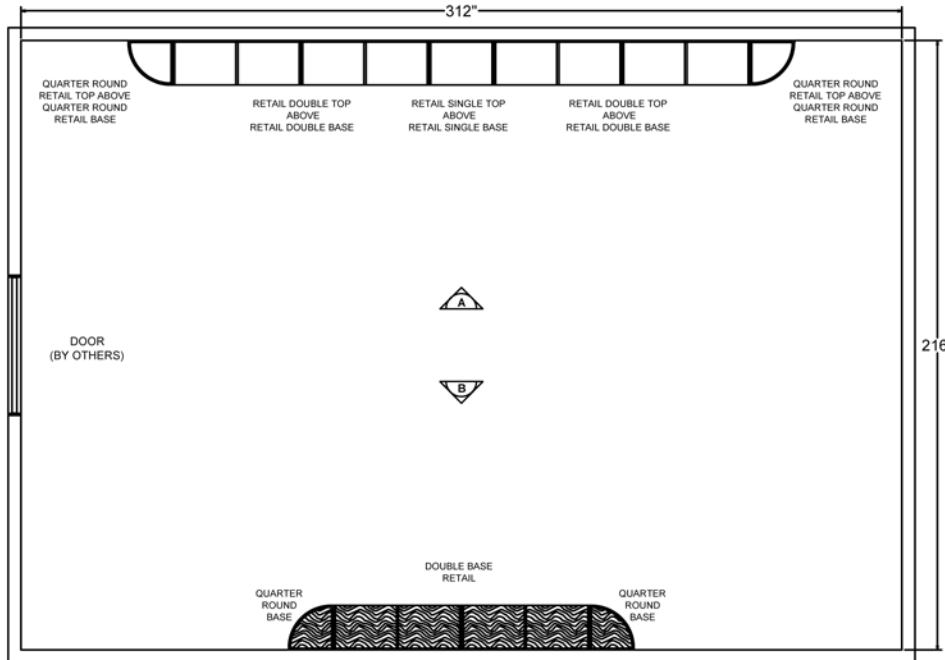

ELEVATION -A-

ELEVATION -B-

85 INDUSTRIAL PARK DRIVE  
DOVER, NH 03820  
P 603-285-0400 F 603-285-0420