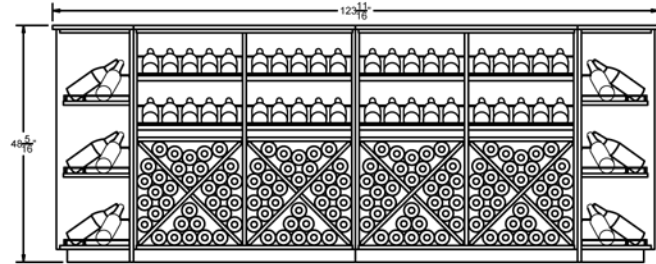

ELEVATION -A-

ELEVATION -B-

85 INDUSTRIAL PARK DRIVE  
DOVER, NH 03820  
P 603-285-0400 F 603-285-0420