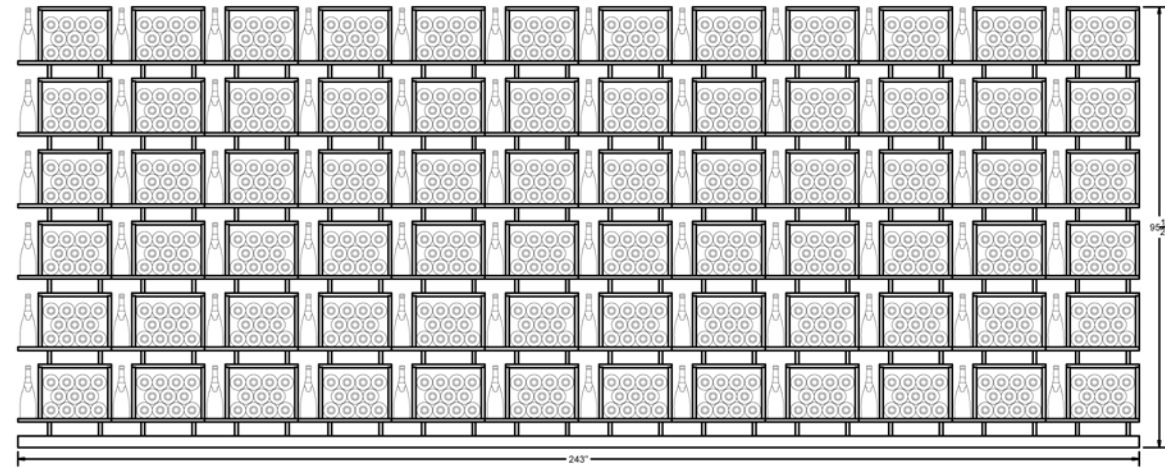

CUSTOM DISPLAY
ROWES

ELEVATION -A-

CUSTOM SQUARE
WINE CUBES
W/ PEDESTALS

ELEVATION -B-

85 INDUSTRIAL PARK DRIVE
DOVER, NH 03820
P 603-285-0400 F 603-285-0420