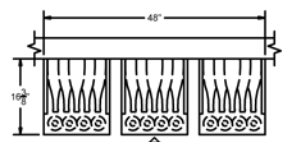

CUSTOM DISPLAY
ROWES

ELEVATION -A-

CUSTOM SQUARE
WINE CUBES
W/ PEDESTALS

ELEVATION -B-

85 INDUSTRIAL PARK DRIVE
DOVER, NH 03820
P 603-285-0400 F 603-285-0420