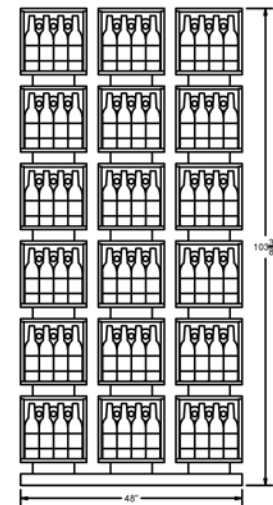

CUSTOM DISPLAY
ROWES

ELEVATION -A-

CUSTOM SQUARE
WINE CUBES
W/ PEDESTALS

ELEVATION -B-

85 INDUSTRIAL PARK DRIVE
DOVER, NH 03820
P 603-285-0400 F 603-285-0420